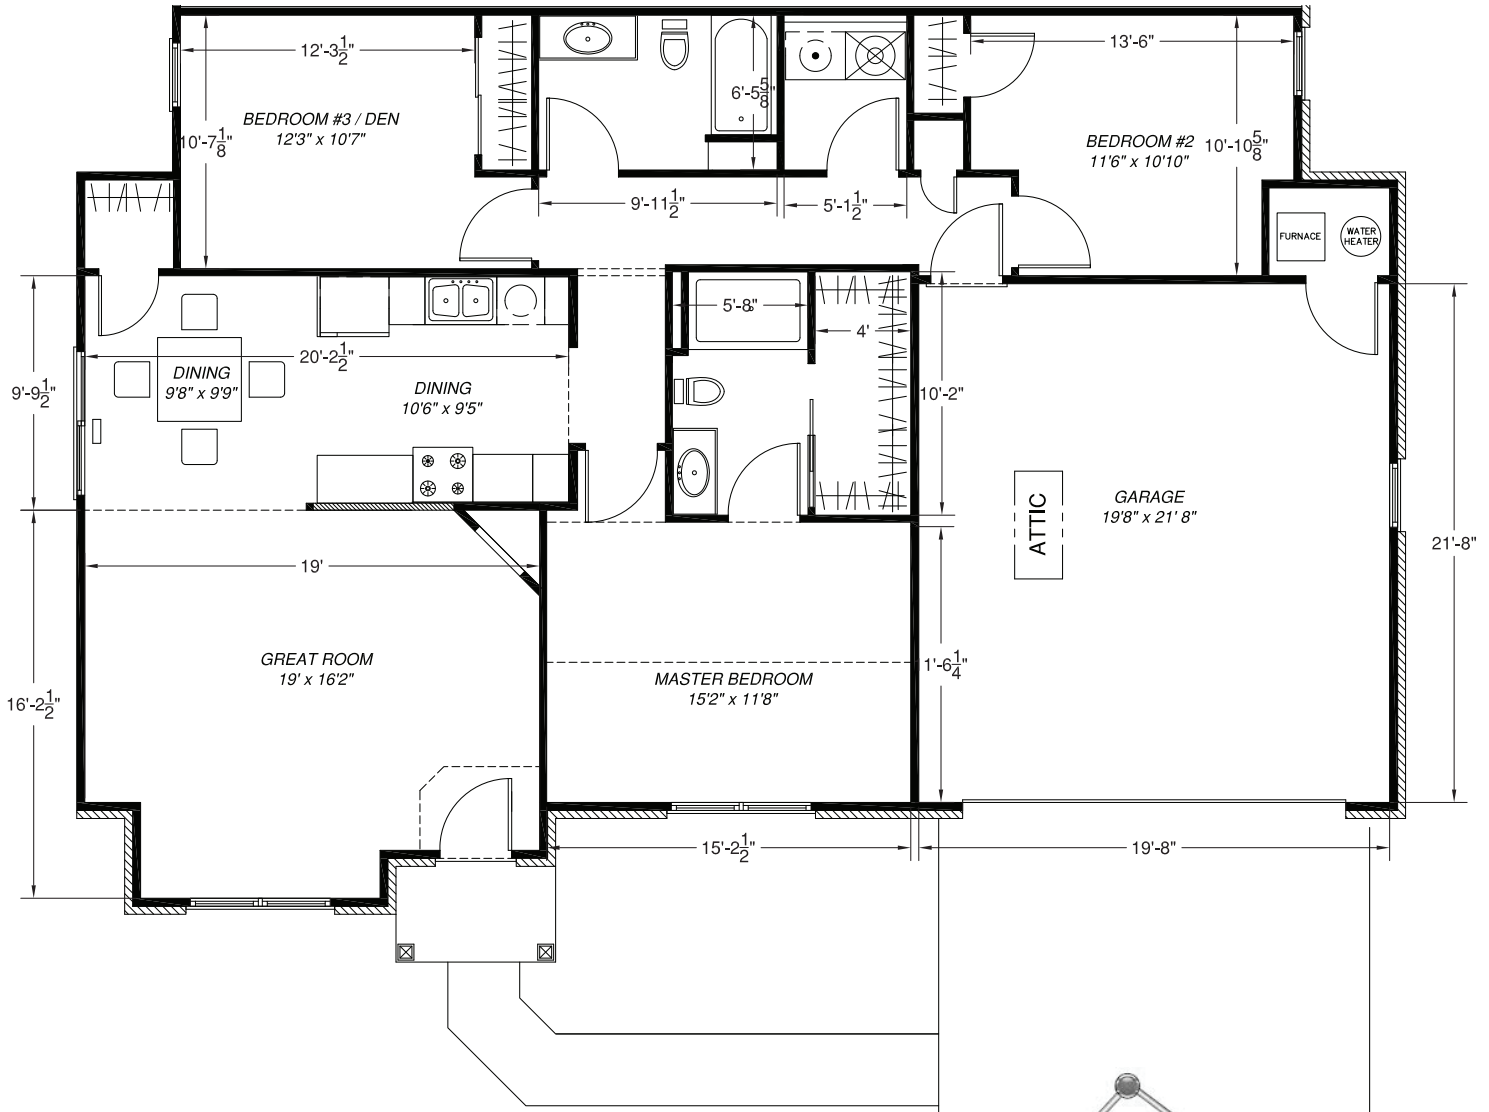

TIPP CITY RENTAL PROPERTY

584 Cider Mill Way - Townhome

SQUARE FOOTAGE:

HOUSE: 1,415

937.498.8000
CraleBuilders.com

3486 State Route 29
Sidney, OH 45365
info@cralebuilders.com